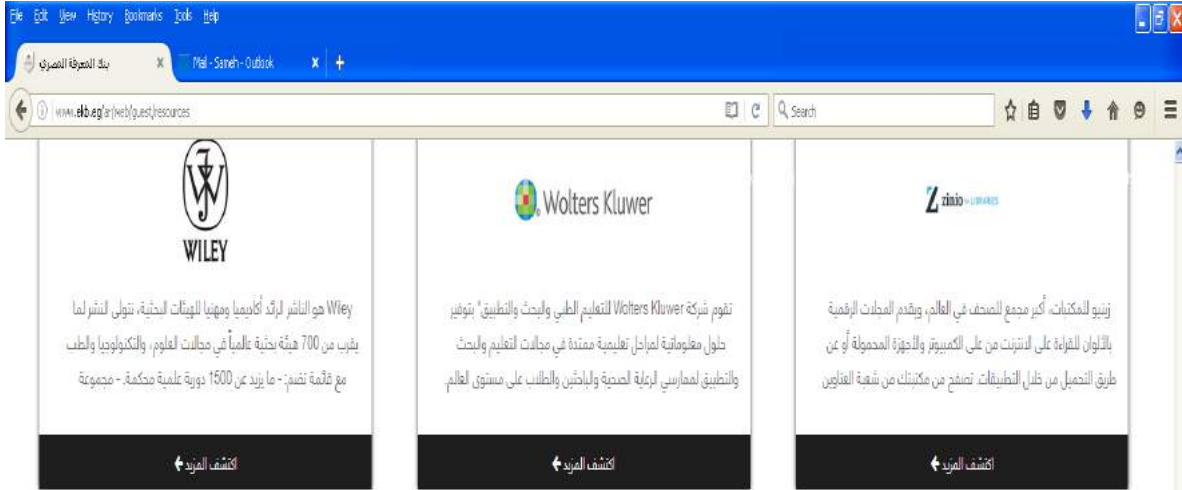

يوجد أسفل الصفحة روابط أخرى من خلالها يتم التواصل من خلاله